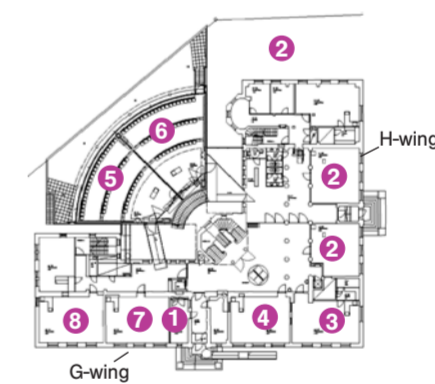

# Campus map of Töölö

**Arkadia**  
Ground floor

1. CEMAT – Center for Markets in Transition
2. Department of Management Studies
3. AGI – Aalto Global Impact

**Arkadia**  
1st floor

1. Information Desk
2. Lecture Room OP E107
3. Department of Management Studies E111-E118
4. Lecture Room E122
5. Lecture Room E124
6. Cafe Arkadia
7. Lecture Room E125
8. Lecture Room Finnair E127
9. Department of Management Studies E128

**Arkadia**  
2nd floor

1. Researchers' facilities E241
2. Department of Marketing E205-E237

The campus area includes Main Building, Arkadia, Chydenia, Economicum, and Domus Gaudium where Aalto University Executive Education has its premises.

**Arkadia**  
3rd floor

1. Lecture Hall Valio E341
2. Department of Management Studies E305-E334

**Chydenia**  
Ground floor

1. Study Hall H029
2. Cafeteria
3. CKIR – Center for Knowledge and Innovation Research

**Chydenia**  
1st floor

1. Information Desk
2. Department of Management Studies
3. Lecture Room G107
4. Lecture Room KPMG G109
5. Lecture Hall G111
6. Lecture Hall G112
7. Computer lab G113
8. Lecture Room CGI G114
9. Department of Finance