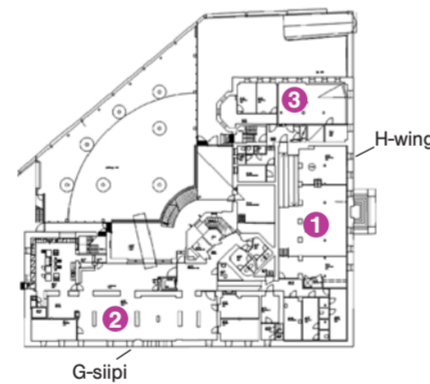

# Campus map of Töölö

**Arkadia**  
Ground floor

1. CEMAT – Center for Markets in Transition
2. Department of Management Studies
3. AGI – Aalto Global Impact

**Arkadia**  
1st floor

1. Information Desk
2. Lecture Room OP E107
3. Department of Management Studies E111-E118
4. Lecture Room E122
5. Lecture Room E124
6. Cafe Arkadia
7. Lecture Room E125
8. Lecture Room Finnair E127
9. Department of Management Studies E128

**Arkadia**  
2nd floor

1. Researchers' facilities E241
2. Department of Marketing E205-E237

The campus area includes Main Building, Arkadia, Chydenia, Economicum, and Domus Gaudium where Aalto University Executive Education has its premises.

**Arkadia**  
3rd floor

1. Lecture Hall Valio E341
2. Department of Management Studies E305-E334

**Chydenia**  
Ground floor

1. Study Hall H029
2. Cafeteria
3. CKIR – Center for Knowledge and Innovation Research

**Chydenia**  
1st floor

1. Information Desk
2. Department of Management Studies
3. Lecture Room G107
4. Lecture Room KPMG G109
5. Lecture Hall G111
6. Lecture Hall G112
7. Computer lab G113
8. Lecture Room CGI G114
9. Department of Finance