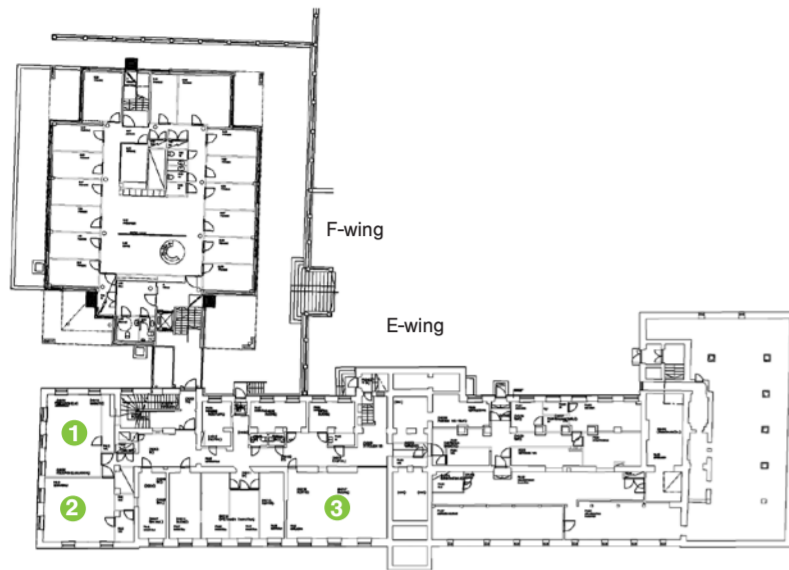

# Campus map of Töölö

**Arkadia**  
Ground floor

1. CEMAT – Center for Markets in Transition
2. Department of Management Studies
3. AGI – Aalto Global Impact

**Arkadia**  
1st floor

1. Information Desk
2. Lecture Room OP E107
3. Department of Management Studies E111-E118
4. Lecture Room E122
5. Lecture Room E124
6. Cafe Arkadia
7. Lecture Room E125
8. Lecture Room Finnair E127
9. Department of Management Studies E128