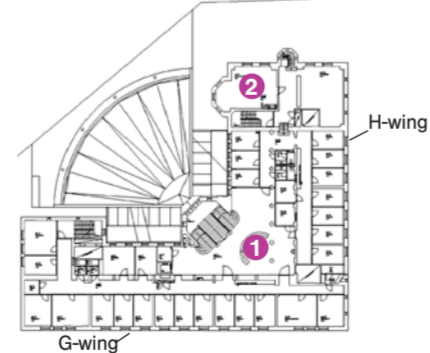

Chydenia
2nd floor

1. Department of Finance G204-G221, H225-H238
2. Department of Accounting H240-H246