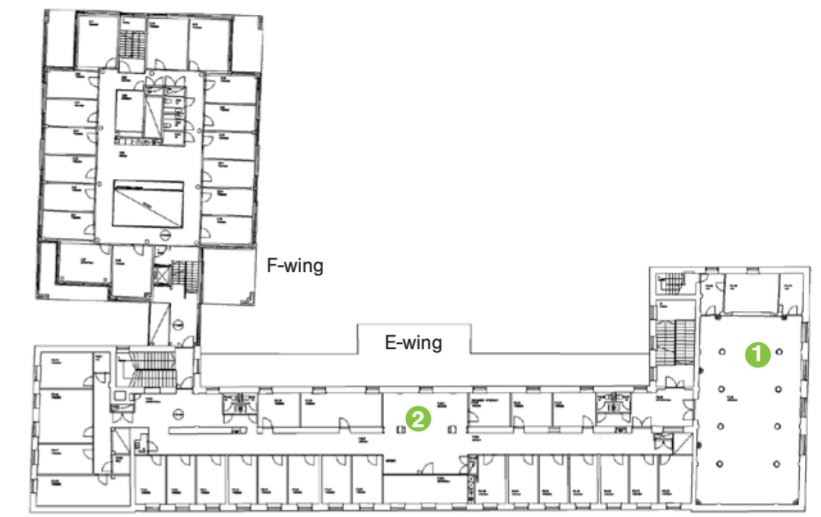

# Campus map of Töölö

**Arkadia**  
Ground floor

1. CEMAT – Center for Markets in Transition
2. Department of Management Studies
3. AGI – Aalto Global Impact

**Arkadia**  
1st floor

1. Information Desk
2. Lecture Room OP E107
3. Department of Management Studies E111-E118
4. Lecture Room E122
5. Lecture Room E124
6. Cafe Arkadia
7. Lecture Room E125
8. Lecture Room Finnair E127
9. Department of Management Studies E128

**Arkadia**  
2nd floor

1. Researchers' facilities E241
2. Department of Marketing E205-E237

The campus area includes Main Building, Arkadia, Chydenia, Economicum, and Domus Gaudium where Aalto University Executive Education has its premises.

**Arkadia**  
3rd floor

1. Lecture Hall Valio E341
2. Department of Management Studies E305-E334

**Chydenia**  
Ground floor

1. Study Hall H029
2. Cafeteria
3. CKIR – Center for Knowledge and Innovation Research