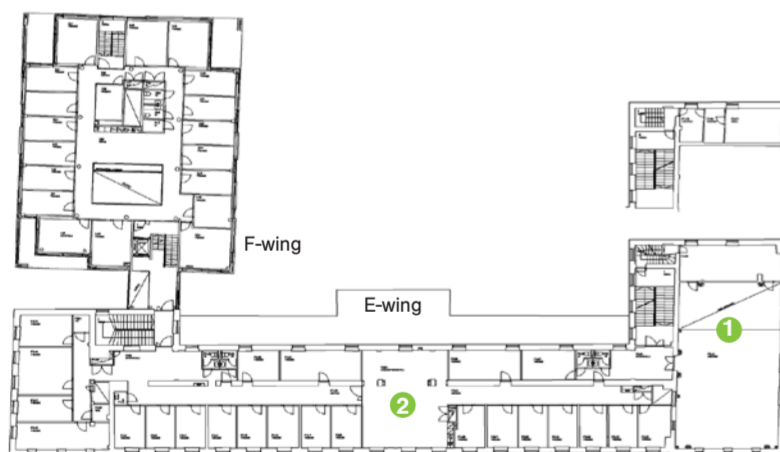

Arkadia
3rd floor

1. Lecture Hall Valio E341
2. Department of Management Studies E305-E334